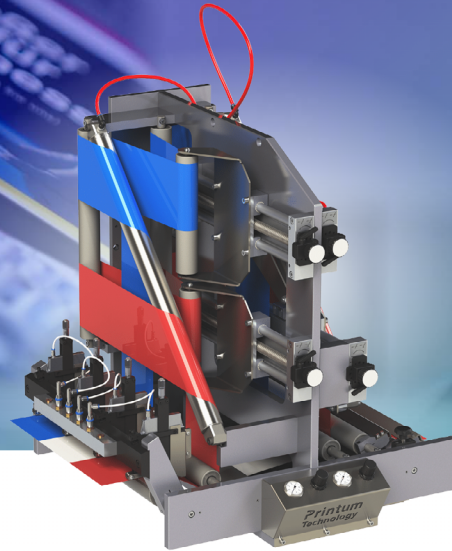

Printum

Multilayer Kit

Upgrade for the production of sandwich labels.

MULTILAYER LABEL CONVERTING

Sandwich labels & peel-off labels on your existing machine

Do you want to produce **multilayer labels**, but don't know whether you can generate sufficient capacity utilization for a new multilayer label converting machine? Do you want to produce small to medium-sized quantities **quickly and flexibly** yourself?

Then you are like many of our customers. For you, we have developed the Multilayer Kit. This **compact retrofit** can be easily integrated into your existing Gallus, Nilpeter, MPS, Mark Andy, Bobst, etc. label printing machine. Thanks to our **plug & play technology**, you can produce sandwich labels and peel-offs with **up to three layers** in no time.

ADVANTAGES

Compact, robust, intuitive.

- Extension for your existing label printing press
- Compatible with any label printing press or converting machinery
- The most compact design on the market
- Simple and fast installation
- No electrical integration required
- Durable and reliable
- Intuitive operability
- For non-contact web deflection, we integrated our **microporous turning bars**.